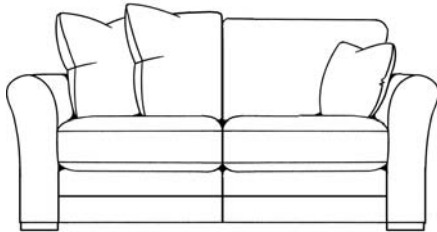

seville

Shown above is 4 seater split sofa in Alpine colour Beige, with Brombino colour Dark Brown and Ebo stripe colour Mink. Wood colour dark.

ASHLEY | MANOR
upholstery

seville

ASHLEY | MANOR
upholstery

4 seater (split)

3 seater

2 seater

snuggler

chair

storage stool

	Height	Width	Depth
4 seater (split)	91cm/36ins	254cm/100ins	102cm/40ins
3 seater	91cm/36ins	211cm/83ins	102cm/40ins
2 seater	91cm/36ins	173cm/68ins	102cm/40ins
snuggler	91cm/36ins	140cm/55ins	102cm/40ins
chair	91cm/36ins	104cm/41ins	94cm/37ins
large storage stool	46cm/18ins	81cm/32ins	51cm/20ins
storage stool	38cm/15ins	64cm/25ins	51cm/20ins

all dimensions are approximate, please allow tolerance of +/- 1 inch.

specification

Frames - Solid hardwood rails with high density particleboard panels, screwed, glued, stapled.

Seat suspension - Zigzag springs to seat, firm front edge.

Options - 4 seater sofa is permanently split. Sofas available as both pillow and standard backs. 2 sizes of storage stool available.

Care - Cushions must be plumped regularly to retain their performance and appearance.