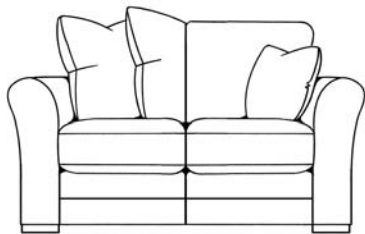

seville

Shown above is 4 seater split sofa in Alpine colour Beige, with Brombino colour Dark Brown and Ebo stripe colour Mink. Wood colour dark.

ASHLEY | MANOR
upholstery

seville

ASHLEY | MANOR
upholstery

4 seater (split)

3 seater

2 seater

snuggler

chair

storage stool

	Height	Width	Depth
4 seater (split)	91cm/36ins	254cm/100ins	102cm/40ins
3 seater	91cm/36ins	211cm/83ins	102cm/40ins
2 seater	91cm/36ins	173cm/68ins	102cm/40ins
snuggler	91cm/36ins	140cm/55ins	102cm/40ins
chair	91cm/36ins	104cm/41ins	94cm/37ins
large storage stool	46cm/18ins	81cm/32ins	51cm/20ins
storage stool	38cm/15ins	64cm/25ins	51cm/20ins

all dimensions are approximate, please allow tolerance of +/- 1 inch.

specification

Frames - Solid hardwood rails with high density particleboard panels, screwed, glued, stapled.

Seat suspension - Zigzag springs to seat, firm front edge.

Options - 4 seater sofa is permanently split. Sofas available as both pillow and standard backs. 2 sizes of storage stool available.

Care - Cushions must be plumped regularly to retain their performance and appearance.