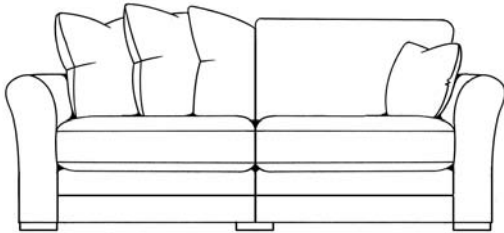

seville

Shown above is 4 seater split sofa in Alpine colour Beige, with Brombino colour Dark Brown and Ebo stripe colour Mink. Wood colour dark.

ASHLEY | MANOR
upholstery

seville

ASHLEY | MANOR
upholstery

4 seater (split)

3 seater

2 seater

snuggler

chair

storage stool

	Height	Width	Depth
4 seater (split)	91cm/36ins	254cm/100ins	102cm/40ins
3 seater	91cm/36ins	211cm/83ins	102cm/40ins
2 seater	91cm/36ins	173cm/68ins	102cm/40ins
snuggler	91cm/36ins	140cm/55ins	102cm/40ins
chair	91cm/36ins	104cm/41ins	94cm/37ins
large storage stool	46cm/18ins	81cm/32ins	51cm/20ins
storage stool	38cm/15ins	64cm/25ins	51cm/20ins

Options - 4 seater sofa is permanently split. Sofas available as both pillow and standard backs. 2 sizes of storage stool available.

Care - Cushions must be plumped regularly to retain their performance and appearance.