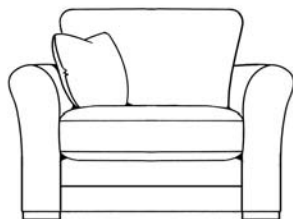

seville

Shown above is 4 seater split sofa in Alpine colour Beige, with Brombino colour Dark Brown and Ebo stripe colour Mink. Wood colour dark.

ASHLEY | MANOR
upholstery

seville

ASHLEY | MANOR
upholstery

4 seater (split)

3 seater

2 seater

snuggler

chair

storage stool

	Height	Width	Depth
4 seater (split)	91cm/36ins	254cm/100ins	102cm/40ins
3 seater	91cm/36ins	211cm/83ins	102cm/40ins
2 seater	91cm/36ins	173cm/68ins	102cm/40ins
snuggler	91cm/36ins	140cm/55ins	102cm/40ins
chair	91cm/36ins	104cm/41ins	94cm/37ins
large storage stool	46cm/18ins	81cm/32ins	51cm/20ins
storage stool	38cm/15ins	64cm/25ins	51cm/20ins

all dimensions are approximate, please allow tolerance of +/- 1 inch.

specification

Frames - Solid hardwood rails with high density particleboard panels, screwed, glued, stapled.

Seat suspension - Zigzag springs to seat, firm front edge.