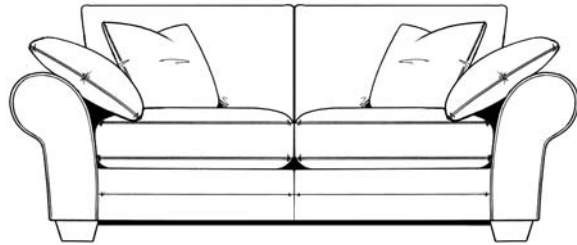

madison

Shown above is RH chaise corner in Venture Plain colour Natural and Linci Pattern colour Natural. Wood colour Dark.

ASHLEY | MANOR
upholstery

madison

RH chaise corner (RH chaise + LH end unit)
(LH chaise corner available)

3 seater

2 seater

orbit swivel snuggler

chair

loafer stool

large storage stool

storage stool

- all dimensions are approximate, please allow tolerance of +/- 1 inch.

	Height	Width	Depth
RH/LH chaise corner	94cm/37ins	280cm/110ins	196cm/77ins
chaise (RH/LH)	94cm/37ins	94cm/37ins	196cm/77ins
end unit (RH/LH)	94cm/37ins	186cm/73ins	94cm/37ins
3 seater	94cm/37ins	218cm/86ins	94cm/37ins
2 seater	94cm/37ins	193cm/76ins	94cm/37ins
chair	94cm/37ins	119cm/47ins	94cm/37ins
orbit swivel snuggler	91cm/36ins	117cm/46ins	114cm/45ins
loafer stool	51cm/20ins	94cm/37ins	61cm/24ins
large storage stool	41cm/16ins	99cm/39ins	64cm/25ins
storage stool	41cm/16ins	66cm/26ins	51cm/20ins

Seat cushions - Fibre filled.

Back cushions - Fibre filled.

Scatters - Fibre filled.

Arm pads - Feather filled (zipped).

Options - Chaise corner available RH or LH.

Chaise corner made up of 2 units. Chaise or end units can be ordered individually.