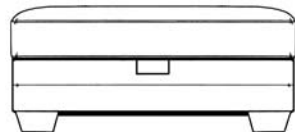

3 seater

2 seater

orbit swivel snuggler

chair

loafer stool

large storage stool

storage stool

- all dimensions are approximate, please allow tolerance of +/- 1 inch.

	Height	Width	Depth
RH/LH chaise corner	94cm/37ins	280cm/110ins	196cm/77ins
chaise (RH/LH)	94cm/37ins	94cm/37ins	196cm/77ins
end unit (RH/LH)	94cm/37ins	186cm/73ins	94cm/37ins
3 seater	94cm/37ins	218cm/86ins	94cm/37ins
2 seater	94cm/37ins	193cm/76ins	94cm/37ins
chair	94cm/37ins	119cm/47ins	94cm/37ins
orbit swivel snuggler	91cm/36ins	117cm/46ins	114cm/45ins
loafer stool	51cm/20ins	94cm/37ins	61cm/24ins
large storage stool	41cm/16ins	99cm/39ins	64cm/25ins
storage stool	41cm/16ins	66cm/26ins	51cm/20ins