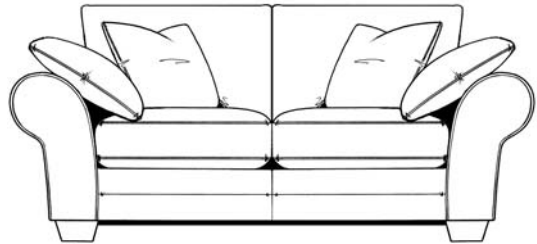

madison

Shown above is RH chaise corner in Venture Plain colour Natural and Linci Pattern colour Natural. Wood colour Dark.

ASHLEY | MANOR
upholstery

madison

RH chaise corner (RH chaise + LH end unit)
(LH chaise corner available)

3 seater

2 seater

orbit swivel snuggler

chair

loafer stool

large storage stool

storage stool

- all dimensions are approximate, please allow tolerance of +/- 1 inch.

	Height	Width	Depth
RH/LH chaise corner	94cm/37ins	280cm/110ins	196cm/77ins
chaise (RH/LH)	94cm/37ins	94cm/37ins	196cm/77ins
end unit (RH/LH)	94cm/37ins	186cm/73ins	94cm/37ins
3 seater	94cm/37ins	218cm/86ins	94cm/37ins
2 seater	94cm/37ins	193cm/76ins	94cm/37ins
chair	94cm/37ins	119cm/47ins	94cm/37ins
orbit swivel snuggler	91cm/36ins	117cm/46ins	114cm/45ins
loafer stool	51cm/20ins	94cm/37ins	61cm/24ins
large storage stool	41cm/16ins	99cm/39ins	64cm/25ins
storage stool	41cm/16ins	66cm/26ins	51cm/20ins

Seat cushions - Fibre filled.

Back cushions - Fibre filled.

Scatters - Fibre filled.

Arm pads - Feather filled (zipped).

Options - Chaise corner available RH or LH.

Chaise corner made up of 2 units. Chaise or end units can be ordered individually.