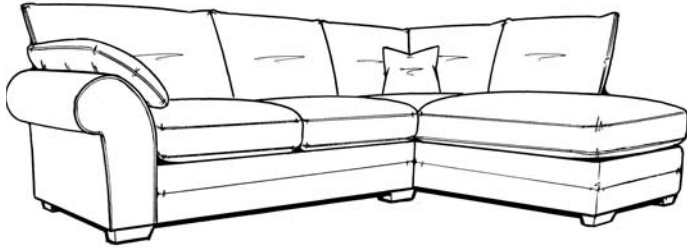

madison

Shown above is RH chaise corner in Venture Plain colour Natural and Linci Pattern colour Natural. Wood colour Dark.

ASHLEY | MANOR
upholstery

madison

RH chaise corner (RH chaise + LH end unit)
(LH chaise corner available)

3 seater

2 seater

orbit swivel snuggler

chair

loafer stool

large storage stool

storage stool

- all dimensions are approximate, please allow tolerance of +/- 1 inch.

	Height	Width	Depth
RH/LH chaise corner	94cm/37ins	280cm/110ins	196cm/77ins
chaise (RH/LH)	94cm/37ins	94cm/37ins	196cm/77ins
end unit (RH/LH)	94cm/37ins	186cm/73ins	94cm/37ins
3 seater	94cm/37ins	218cm/86ins	94cm/37ins
2 seater	94cm/37ins	193cm/76ins	94cm/37ins
chair	94cm/37ins	119cm/47ins	94cm/37ins
orbit swivel snuggler	91cm/36ins	117cm/46ins	114cm/45ins
loafer stool	51cm/20ins	94cm/37ins	61cm/24ins
large storage stool	41cm/16ins	99cm/39ins	64cm/25ins
storage stool	41cm/16ins	66cm/26ins	51cm/20ins

Seat cushions - Fibre filled.

Back cushions - Fibre filled.

Scatters - Fibre filled.

Arm pads - Feather filled (zipped).

Options - Chaise corner available RH or LH.

Chaise corner made up of 2 units. Chaise or end units can be ordered individually.