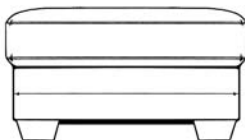

3 seater

2 seater

orbit swivel snuggler

chair

loafer stool

large storage stool

storage stool

- all dimensions are approximate, please allow tolerance of +/- 1 inch.

	Height	Width	Depth
RH/LH chaise corner	94cm/37ins	280cm/110ins	196cm/77ins
chaise (RH/LH)	94cm/37ins	94cm/37ins	196cm/77ins
end unit (RH/LH)	94cm/37ins	186cm/73ins	94cm/37ins
3 seater	94cm/37ins	218cm/86ins	94cm/37ins
2 seater	94cm/37ins	193cm/76ins	94cm/37ins
chair	94cm/37ins	119cm/47ins	94cm/37ins
orbit swivel snuggler	91cm/36ins	117cm/46ins	114cm/45ins
loafer stool	51cm/20ins	94cm/37ins	61cm/24ins
large storage stool	41cm/16ins	99cm/39ins	64cm/25ins
storage stool	41cm/16ins	66cm/26ins	51cm/20ins