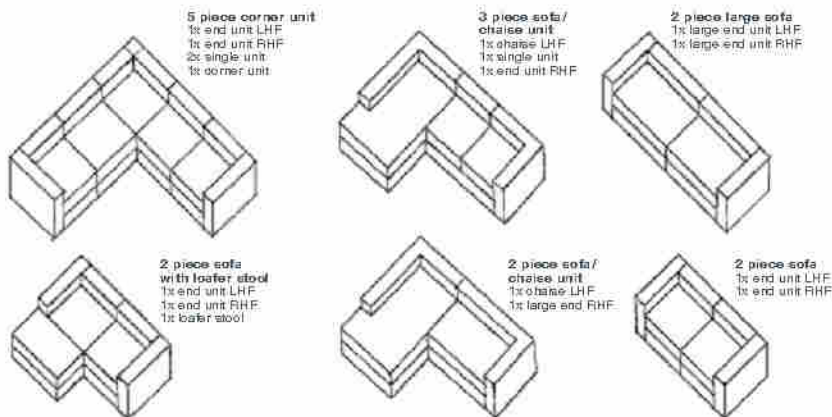

linear

Shown above 2 x large end unit to make large sofa, in Tida damask with Tida plain colour Grey, Wood colour Smoke.

ASHLEY | MANOR
upholstery

linear

ASHLEY | MANOR
upholstery

	Height	Width	Depth
large end unit (L or RHF)	92cm/36ins	155cm/61ins	112cm/44ins
end unit (L or RHF)	92cm/36ins	112cm/44ins	112cm/44ins
single unit	92cm/36ins	79cm/31ins	112cm/44ins
corner unit	92cm/36ins	112cm/44ins	112cm/44ins
chaise (L or RHF)	92cm/36ins	112cm/44ins	190cm/75ins
chair	89cm/35ins	107cm/42ins	92cm/36ins
media storage (L or RHF)	46cm/18ins	112cm/44ins	112cm/44ins
loafer footstool	46cm/18ins	79cm/31ins	112cm/44ins

all dimensions are approximate, please allow tolerance of +/- 1 inch.

suggested seating ideas

The suggested seating configurations shown to the left illustrate only a selection of possibilities available with the Linear range. With 7 modular units available, there really are no restrictions on how you choose to configure your furniture to fit your room.

If you are looking to form a complete corner arrangement, please note that a corner unit is required as illustrated by the 5 piece corner (shown far left).

If storage is a necessity, the Linear range now includes a Media Storage Stool, ideal for hiding away all of your DVD and CD cases.

specification

Frames - Solid hardwood rails with high density particleboard panels, screwed, glued, stapled.

Seat suspension - High resilient elasticated tensioned webbing.

Back suspension - High resilient elasticated tensioned webbed back.