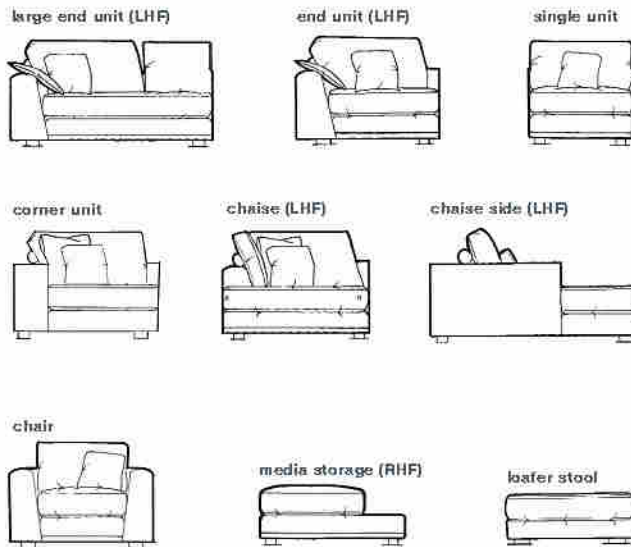

linear

Shown above 2 x large end unit to make large sofa, in Tida damask with Tida plain colour Grey, Wood colour Smoke.

ASHLEY | MANOR
upholstery

linear

ASHLEY | MANOR
upholstery

	Height	Width	Depth
large end unit (L or RHF)	92cm/36ins	155cm/61ins	112cm/44ins
end unit (L or RHF)	92cm/36ins	112cm/44ins	112cm/44ins
single unit	92cm/36ins	79cm/31ins	112cm/44ins
corner unit	92cm/36ins	112cm/44ins	112cm/44ins
chaise (L or RHF)	92cm/36ins	112cm/44ins	190cm/75ins
chair	89cm/35ins	107cm/42ins	92cm/36ins
media storage (L or RHF)	46cm/18ins	112cm/44ins	112cm/44ins
loafer footstool	46cm/18ins	79cm/31ins	112cm/44ins

all dimensions are approximate, please allow tolerance of +/- 1 inch.

suggested seating ideas

The suggested seating configurations shown to the left illustrate only a selection of possibilities available with the Linear range. With 7 modular units available, there really are no restrictions on how you choose to configure your furniture to fit your room.

If you are looking to form a complete corner arrangement, please note that a corner unit is required as illustrated by the 5 piece corner (shown far left).

If storage is a necessity, the Linear range now includes a Media Storage Stool, ideal for hiding away all of your DVD and CD cases.

Seat cushions - Fibre blend with foam core.

Backs cushions - Fibre blend.

Scatter cushions - Feather filled.

Arm pads - Feather filled.

Show-wood - Removable. Available in 3 colours - dark, light and smoke.