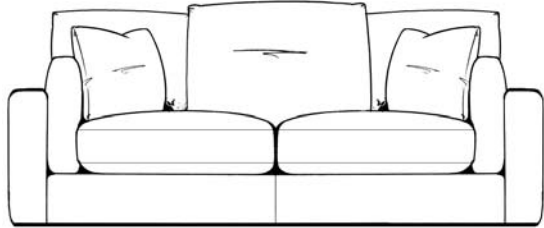

# boston

**RH chaise corner** (RH chaise + LH end unit) + loafer stool  
(LH chaise corner available)

**4 seater split**

**3 seater**

**2 seater**

**swivel snuggler**

**chair**

**large storage stool**

**storage stool**

**loafer stool**

	Height	Width	Depth
<b>chaise corner</b> (LH/RH)	91cm/36ins	267cm/105ins	178cm/70ins
<b>chaise</b> (RH/LH)	91cm/36ins	99cm/39ins	178cm/70ins
<b>end unit</b> (RH/LH)	91cm/36ins	168cm/66ins	99cm/39ins
<b>4 seater split</b>	91cm/36ins	262cm/103ins	99cm/39ins
<b>3 seater</b>	91cm/36ins	220cm/87ins	99cm/39ins
<b>2 seater</b>	91cm/36ins	180cm/71ins	99cm/39ins
<b>swivel snuggler</b>	91cm/36ins	117cm/46ins	114cm/45ins
<b>chair</b>	91cm/36ins	99cm/39ins	91cm/36ins
<b>loafer stool</b>	46cm/18ins	97cm/38ins	79cm/31ins
<b>large storage stool</b>	40cm/16ins	99cm/39ins	64cm/25ins
<b>storage stool</b>	40cm/16ins	64cm/25ins	51cm/20ins