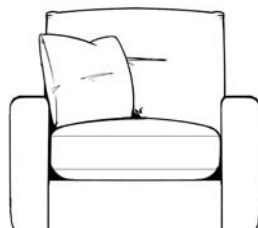

# boston

**RH chaise corner** (RH chaise + LH end unit) + loafer stool  
(LH chaise corner available)

**4 seater split**

**3 seater**

**2 seater**

**swivel snuggler**

**chair**

**large storage stool**

**storage stool**

**loafer stool**

	Height	Width	Depth
<b>chaise corner</b> (LH/RH)	91cm/36ins	267cm/105ins	178cm/70ins
<b>chaise</b> (RH/LH)	91cm/36ins	99cm/39ins	178cm/70ins
<b>end unit</b> (RH/LH)	91cm/36ins	168cm/66ins	99cm/39ins
<b>4 seater split</b>	91cm/36ins	262cm/103ins	99cm/39ins
<b>3 seater</b>	91cm/36ins	220cm/87ins	99cm/39ins
<b>2 seater</b>	91cm/36ins	180cm/71ins	99cm/39ins
<b>swivel snuggler</b>	91cm/36ins	117cm/46ins	114cm/45ins
<b>chair</b>	91cm/36ins	99cm/39ins	91cm/36ins
<b>loafer stool</b>	46cm/18ins	97cm/38ins	79cm/31ins
<b>large storage stool</b>	40cm/16ins	99cm/39ins	64cm/25ins
<b>storage stool</b>	40cm/16ins	64cm/25ins	51cm/20ins